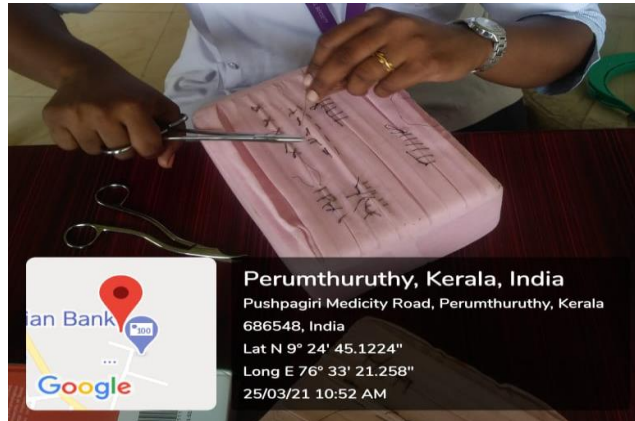

Dr. K. GEORGE VARGHESE
PRINCIPAL
Pushpagiri College of Dental Sciences

PUSHPAGIRI

We care God cures

COLLEGE
OF
DENTAL
SCIENCES

DEPARTMENT OF ORAL SURGERY

Dr. K. GEORGE VARGHESE
PRINCIPAL
Pushpagiri College of Dental Sciences