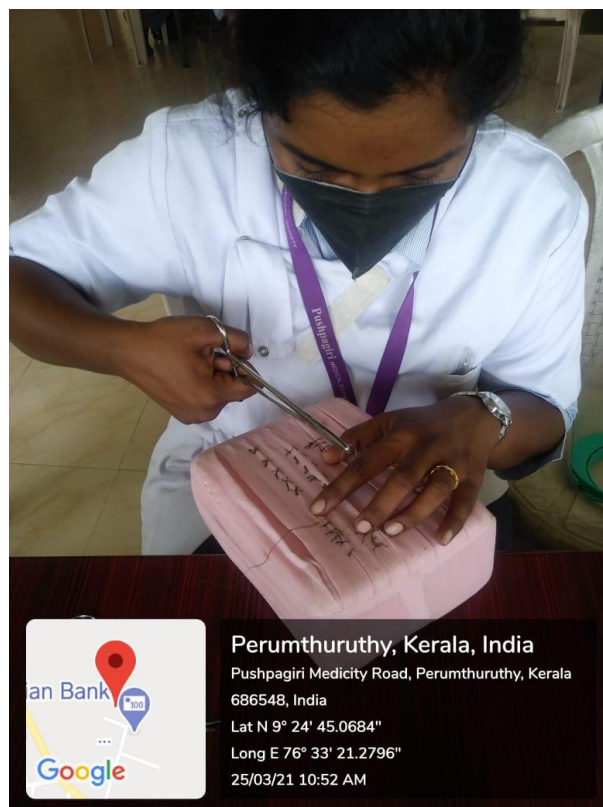

Dr. K. GEORGE VARGHESE
PRINCIPAL
Pushpagiri College of Dental Sciences

PUSHPAGIRI

We care God cures

COLLEGE
OF
DENTAL
SCIENCES

DEPARTMENT OF ORAL SURGERY

Dr. K. GEORGE VARGHESE
PRINCIPAL
Pushpagiri College of Dental Sciences