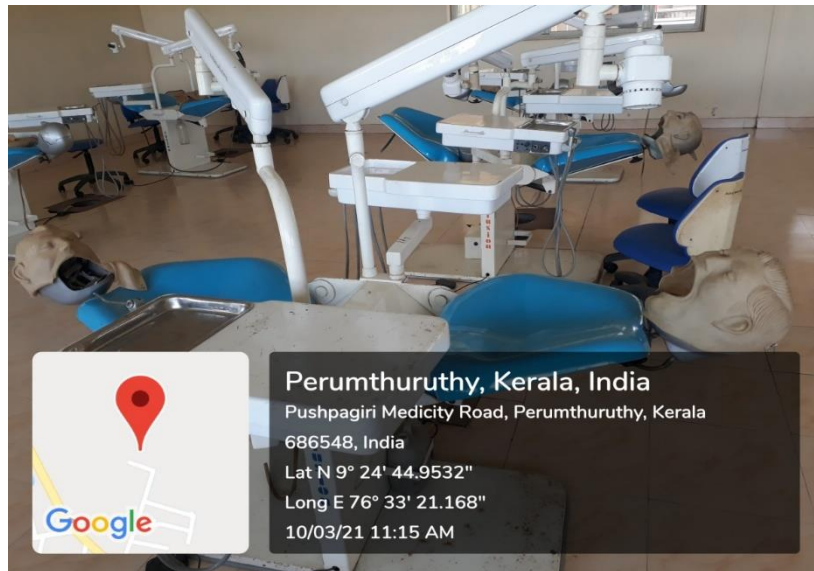

Perumthuruthy, Kerala, India

Pushpagiri Medicity Road, Perumthuruthy, Kerala
686548, India

Lat N 9° 24' 44.9532"

Long E 76° 33' 21.168"

10/03/21 11:15 AM